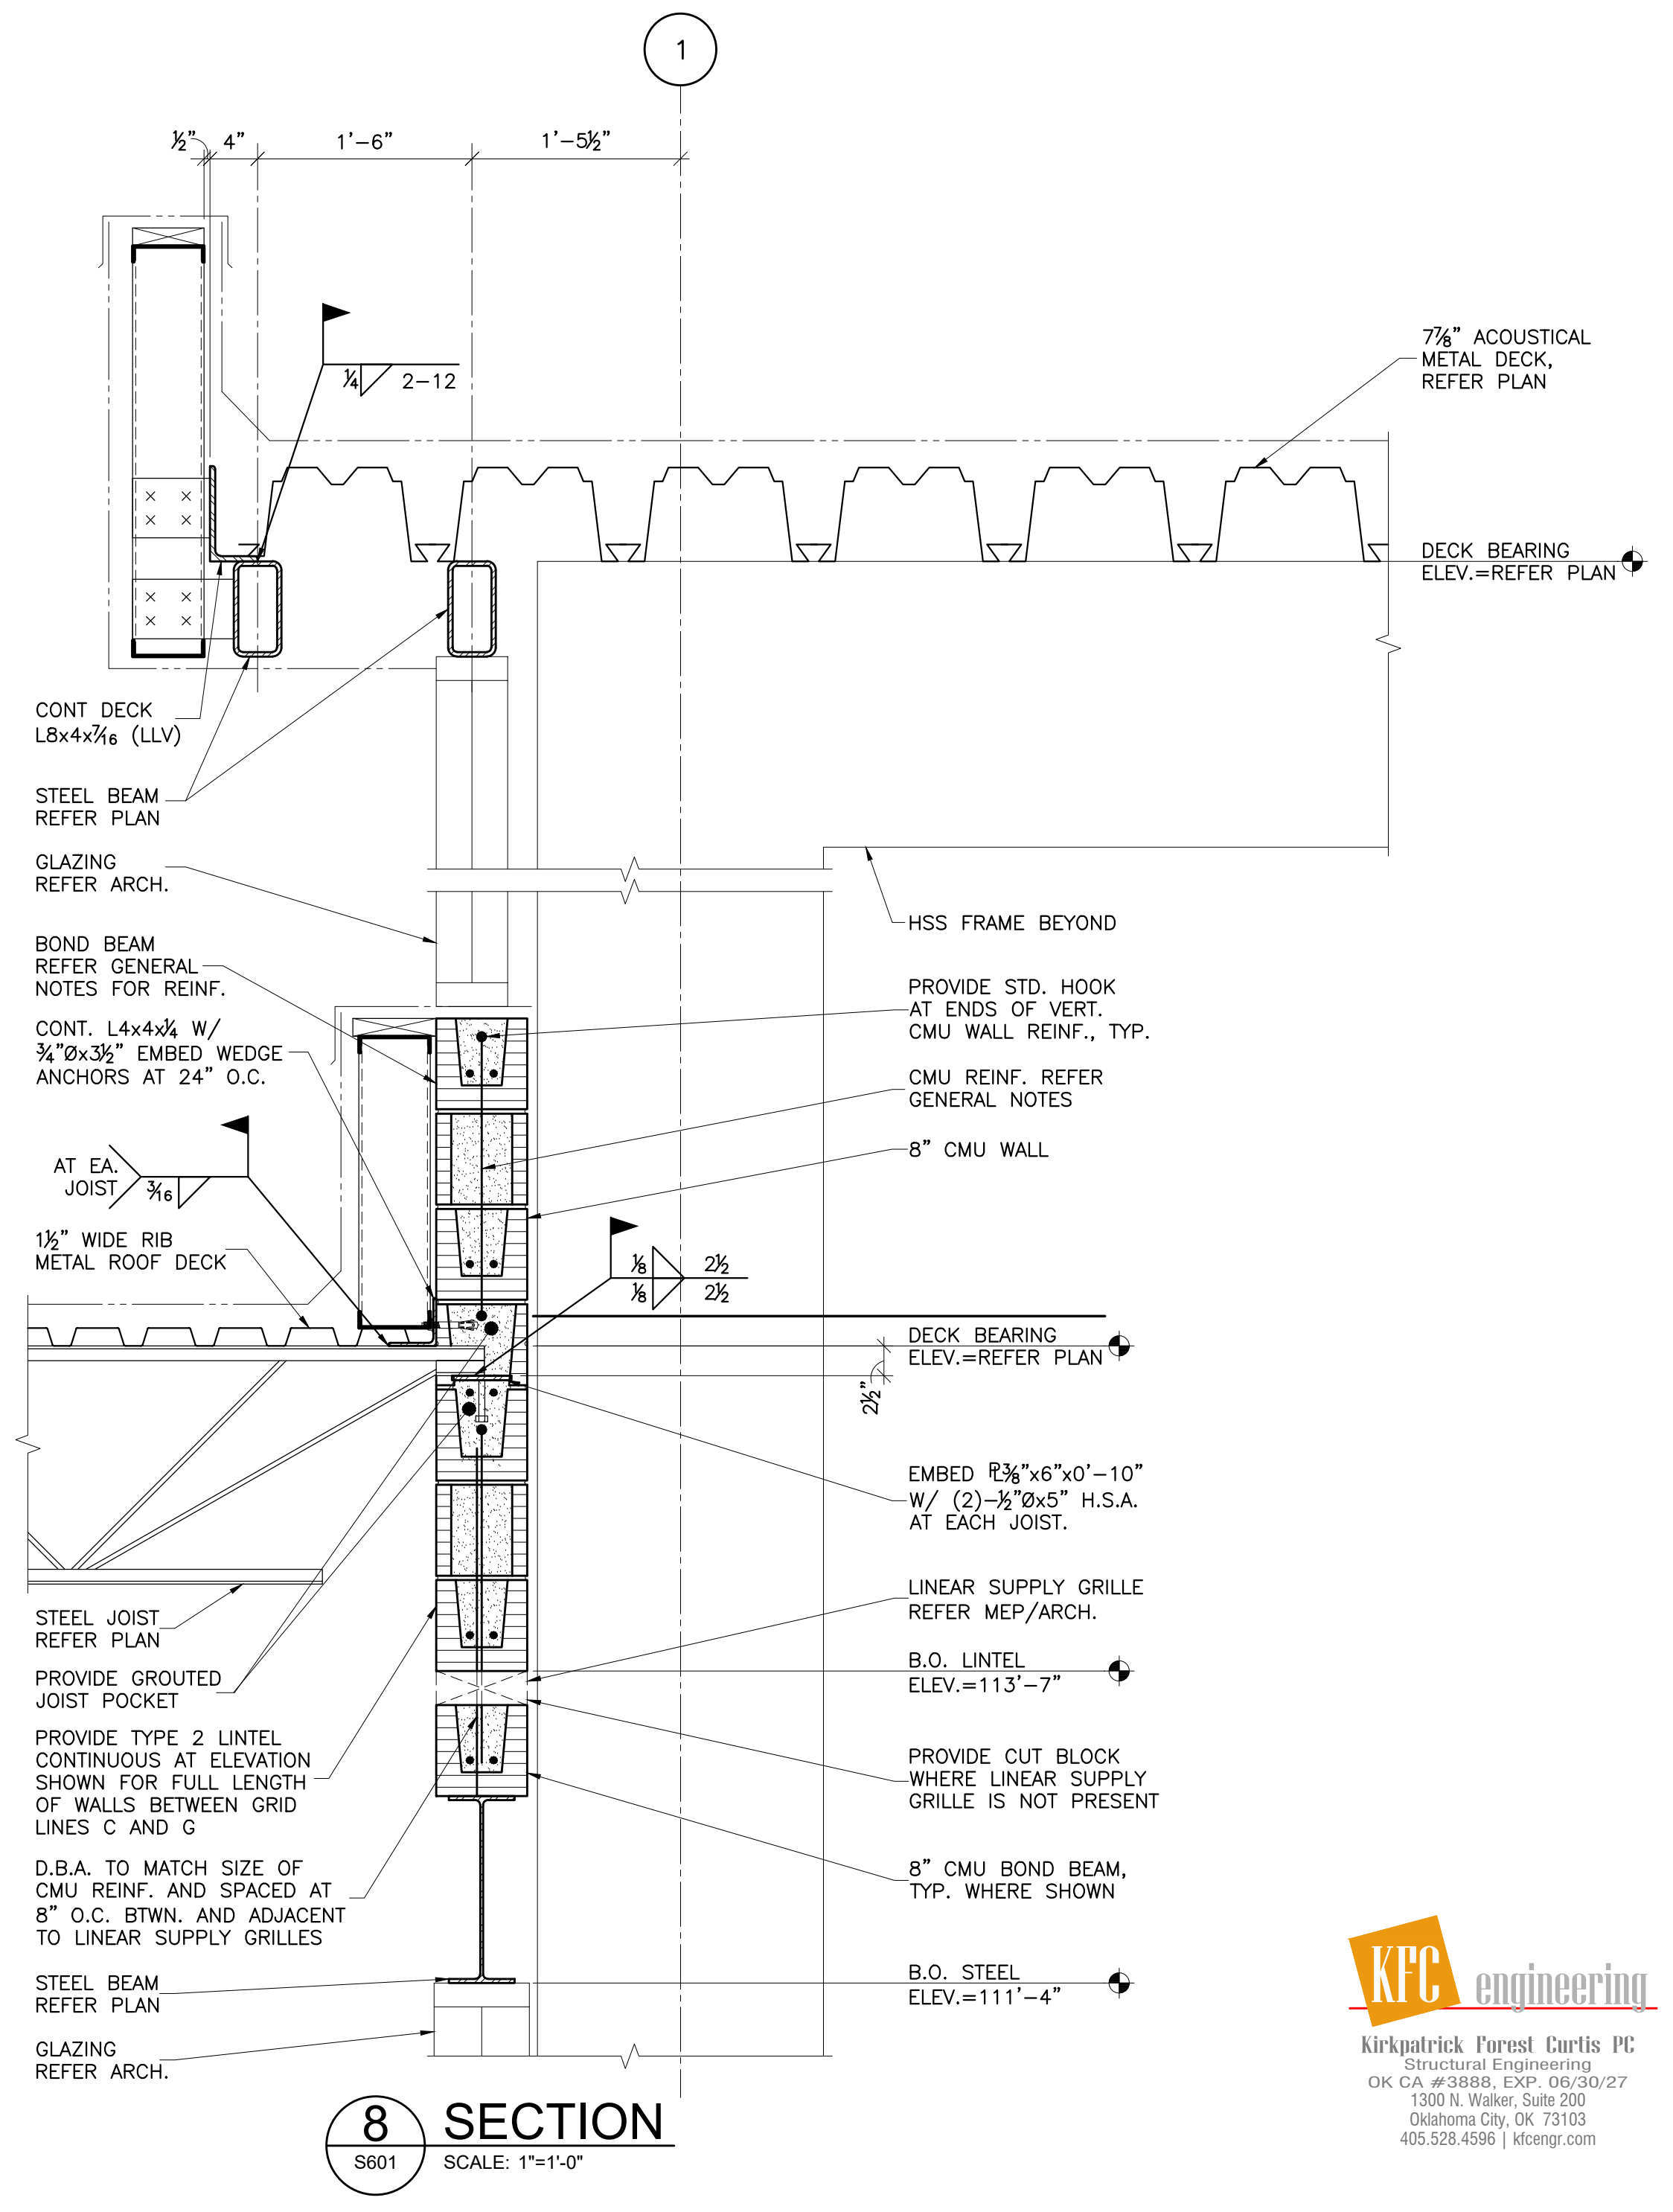

1 SECTION
S601 SCALE: 1"=1'-0"

2 SECTION
S601 SCALE: 1"=1'-0"

3 SECTION
S601 SCALE: 1"=1'-0"

4 SECTION
S601 SCALE: 1"=1'-0"

5 SECTION
S601 SCALE: 1"=1'-0"

6 SECTION
S601 SCALE: 1"=1'-0"

7 SECTION
S601 SCALE: 1"=1'-0"

8 SECTION
S601 SCALE: 1"=1'-0"

| | |
|-------------|------------|
| CC | drawn by |
| BB | checked by |
| AUGUST 2025 | date |
| | revisions |

sheet no:

S601