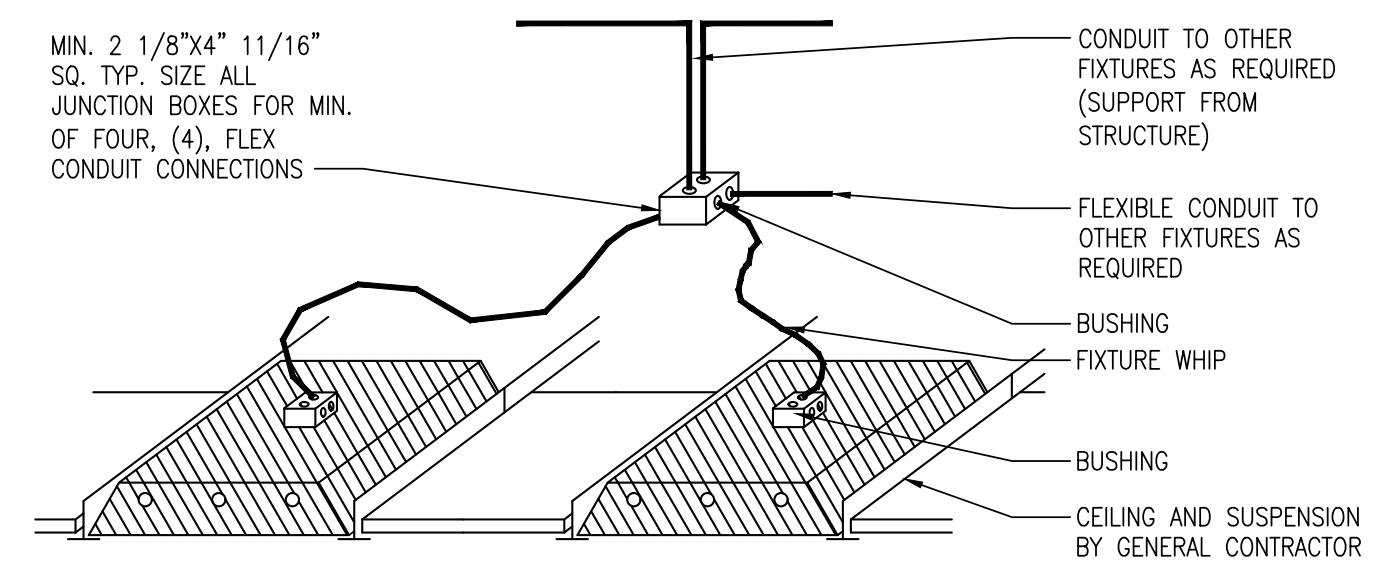

DW
drawn by
TVO
checked by
APRIL 2023
date
revisions

1 BOX SUPPORT DETAIL
NO SCALE

2 MULTIPLE BOX SUPPORT DETAIL
NO SCALE

3 TYP. TROFFER POWER DETAIL
NO SCALE

4 IC LIGHT FIXTURE DETAIL
NO SCALE

5 TYP OUTLET MOUNTING DETAIL
NOT TO SCALE

6 JUNCTION BOX DETAIL
NO SCALE