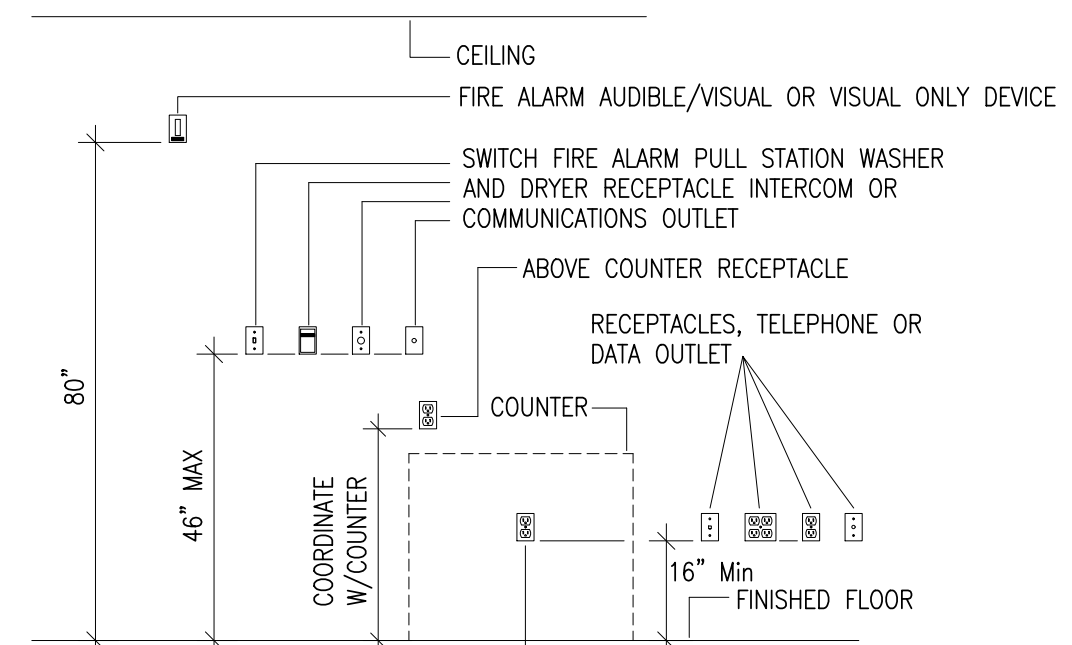

DW
drawn by
TVO
checked by
APRIL 2023
date
revisions

1 BOX SUPPORT DETAIL
NO SCALE

2 MULTIPLE BOX SUPPORT DETAIL
NO SCALE

3 TYP. TROFFER POWER DETAIL
NO SCALE

4 IC LIGHT FIXTURE DETAIL
NO SCALE

5 TYP OUTLET MOUNTING DETAIL
NOT TO SCALE

6 JUNCTION BOX DETAIL
NO SCALE