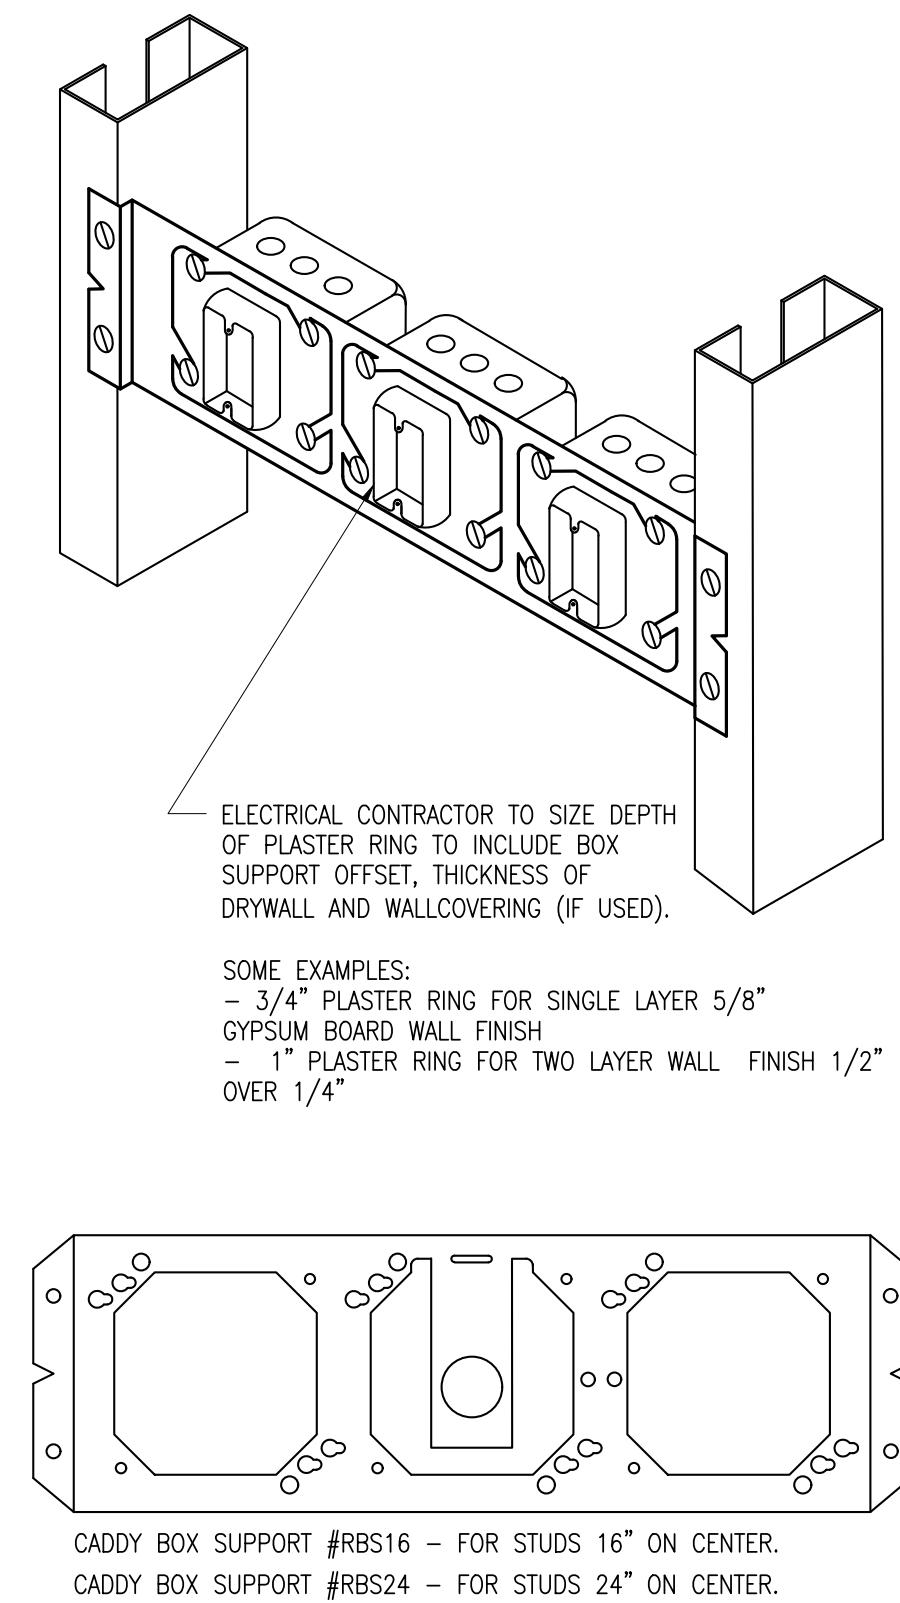

DW
drawn by
TVO
checked by
APRIL 2023
date
revisions

1 BOX SUPPORT DETAIL
NO SCALE

2 MULTIPLE BOX SUPPORT DETAIL
NO SCALE

3 TYP. TROFFER POWER DETAIL
NO SCALE

4 IC LIGHT FIXTURE DETAIL
NO SCALE

5 TYP OUTLET MOUNTING DETAIL
NOT TO SCALE

6 JUNCTION BOX DETAIL
NO SCALE