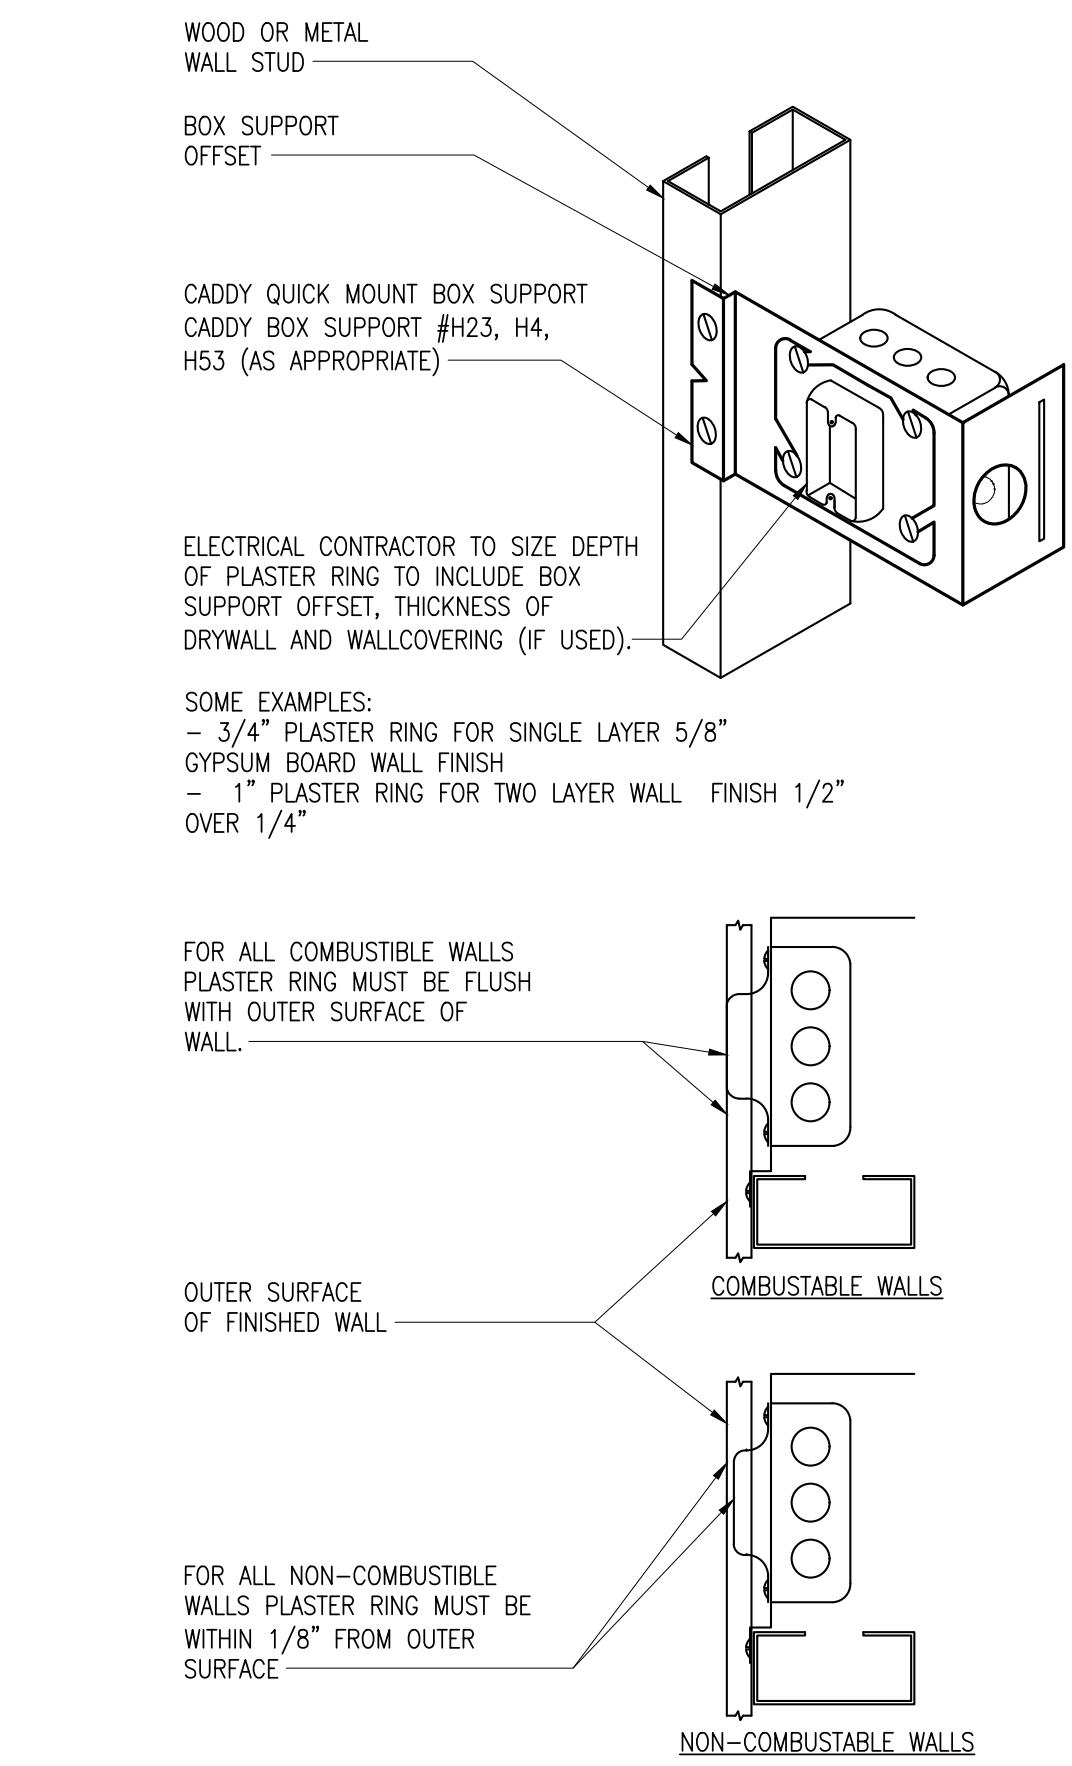

DW
drawn by
TVO
checked by
APRIL 2023
date
revisions

1 BOX SUPPORT DETAIL
NO SCALE

2 MULTIPLE BOX SUPPORT DETAIL
NO SCALE

3 TYP. TROFFER POWER DETAIL
NO SCALE

4 IC LIGHT FIXTURE DETAIL
NO SCALE

5 TYP OUTLET MOUNTING DETAIL
NOT TO SCALE

6 JUNCTION BOX DETAIL
NO SCALE