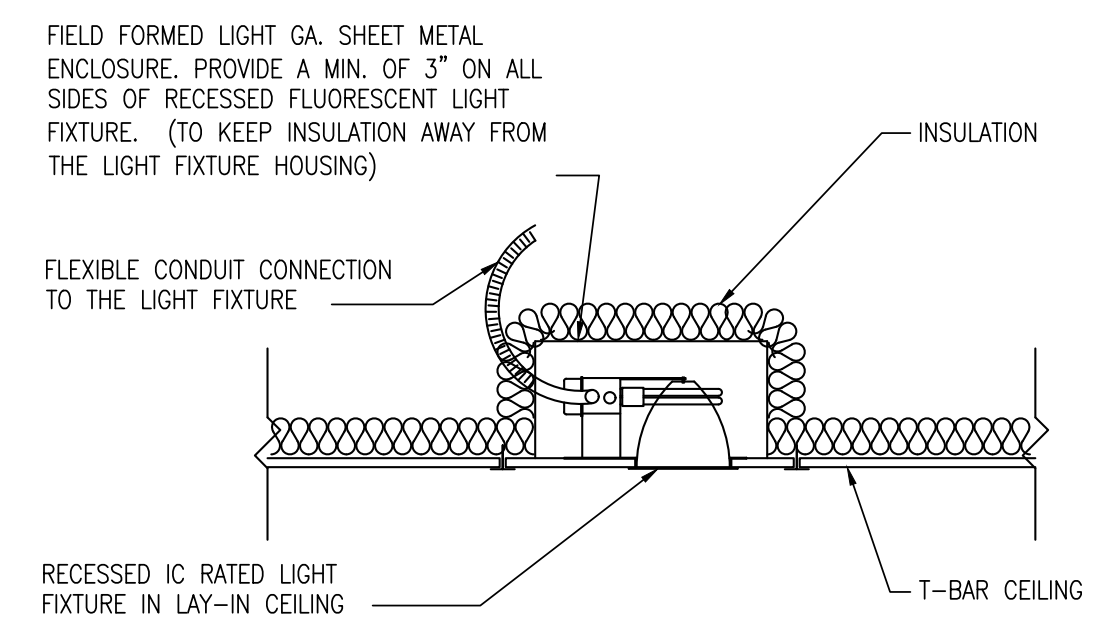

DW
drawn by
TVO
checked by
APRIL 2023
date
revisions

1 BOX SUPPORT DETAIL
NO SCALE

2 MULTIPLE BOX SUPPORT DETAIL
NO SCALE

3 TYP. TROFFER POWER DETAIL
NO SCALE

4 IC LIGHT FIXTURE DETAIL
NO SCALE

5 TYP OUTLET MOUNTING DETAIL
NOT TO SCALE

6 JUNCTION BOX DETAIL
NO SCALE