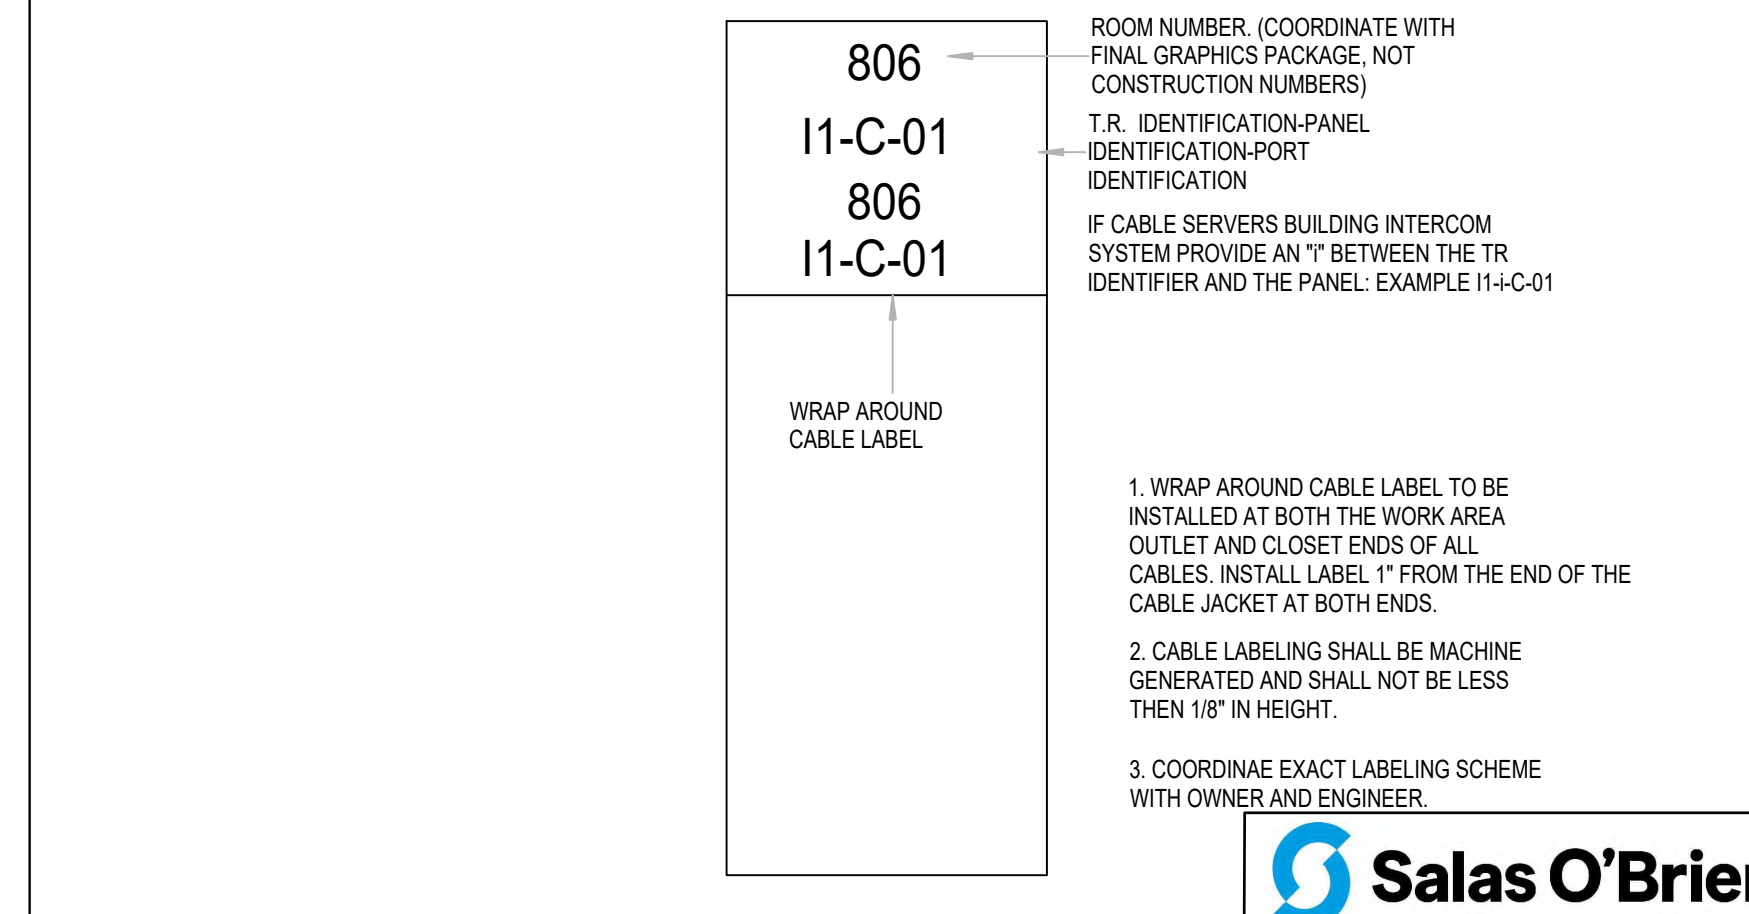

07 RACEWAY DETAIL - WALL MOUNTED WIRELESS AP NOT TO SCALE

09 RACEWAY DETAIL - WALL MOUNTED TELEPHONE NOT TO SCALE

03 RACEWAY DETAIL - WALL MOUNTED DISPLAY N

05 ABOVE CEILING STAND ALONE OUTLET N

08 FACEPLATE LABEL DETAIL N

10 CABLE LABEL DETAIL