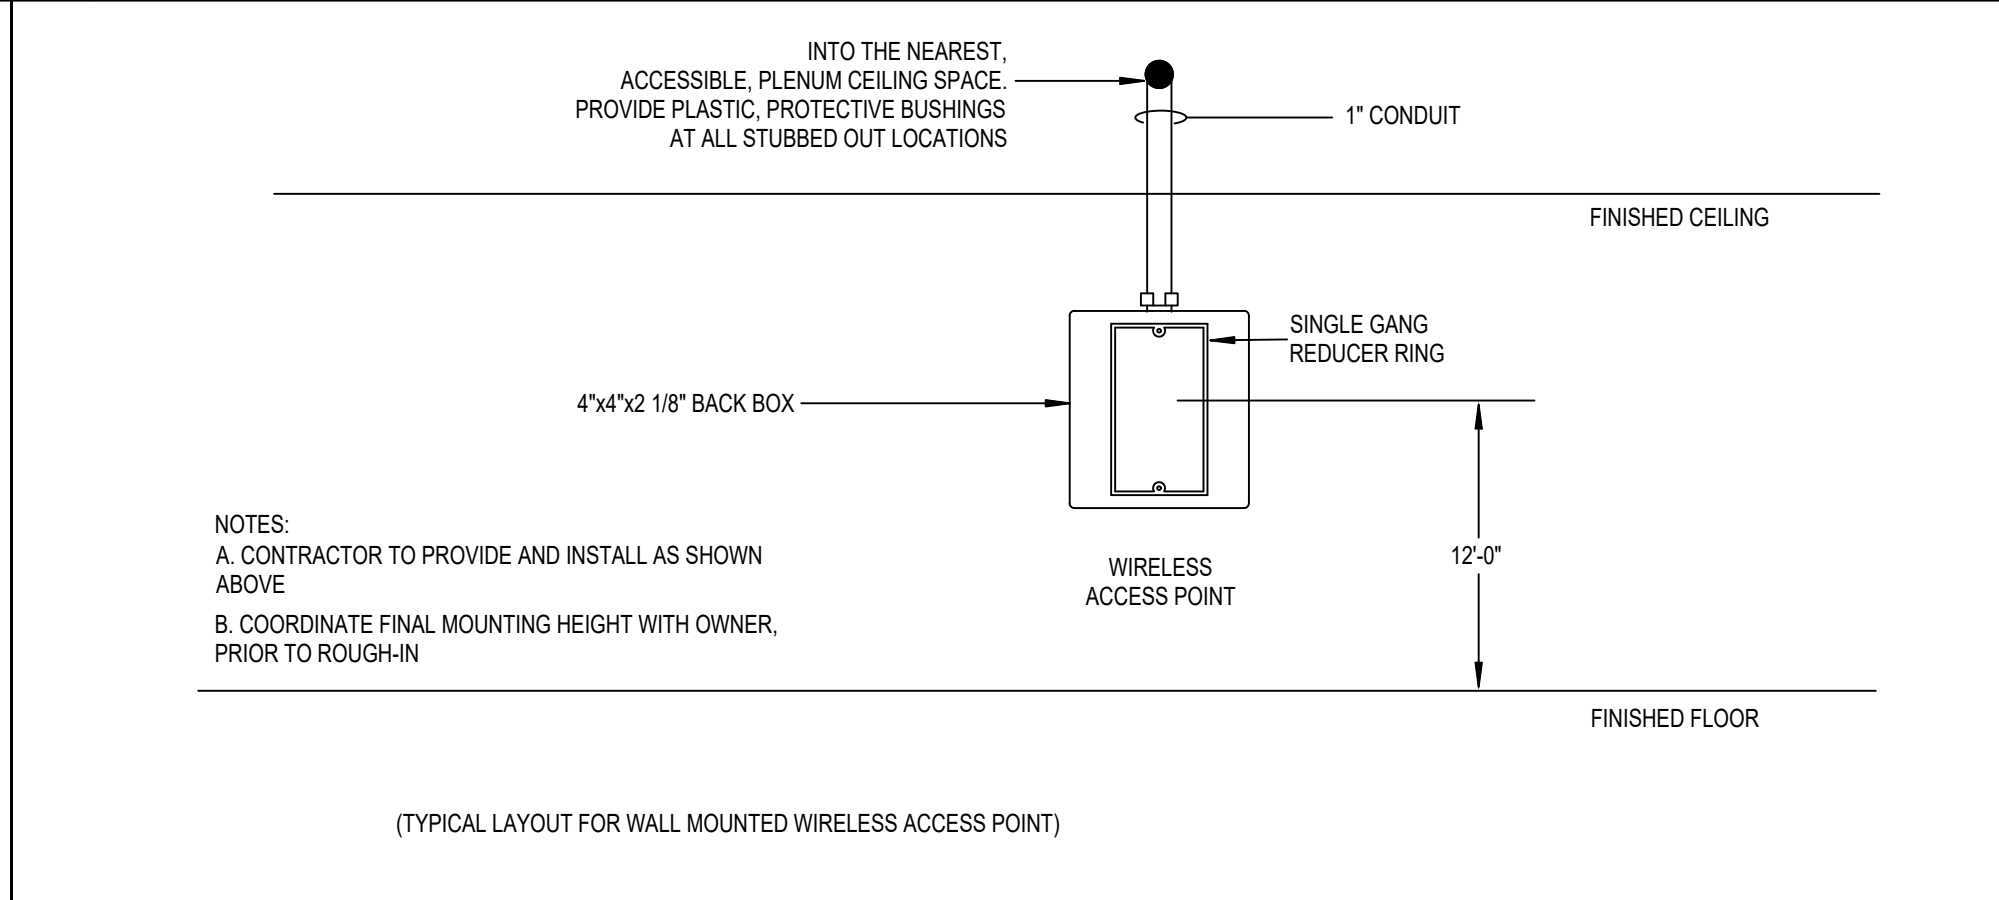

01 LOW VOLTAGE ELEVATION - IN-WALL RACEWAY NOT TO SCALE

06 DOUBLE DOOR SECURITY & ACCESS CONTROL

02 RACEWAY DETAIL - TYPICAL VOICE/DATA OUTLET NOT TO SCALE

04 SECURITY CONDUIT DOOR JAMB HEADER NOT TO SCALE

07 RACEWAY DETAIL - WALL MOUNTED WIRELESS AP NOT TO SCALE

09 RACEWAY DETAIL - WALL MOUNTED TELEPHONE NOT TO SCALE

03 RACEWAY DETAIL - WALL MOUNTED DISPLAY N

05 ABOVE CEILING STAND ALONE OUTLET N

08 FACEPLATE LABEL DETAIL N

10 CABLE LABEL DETAIL