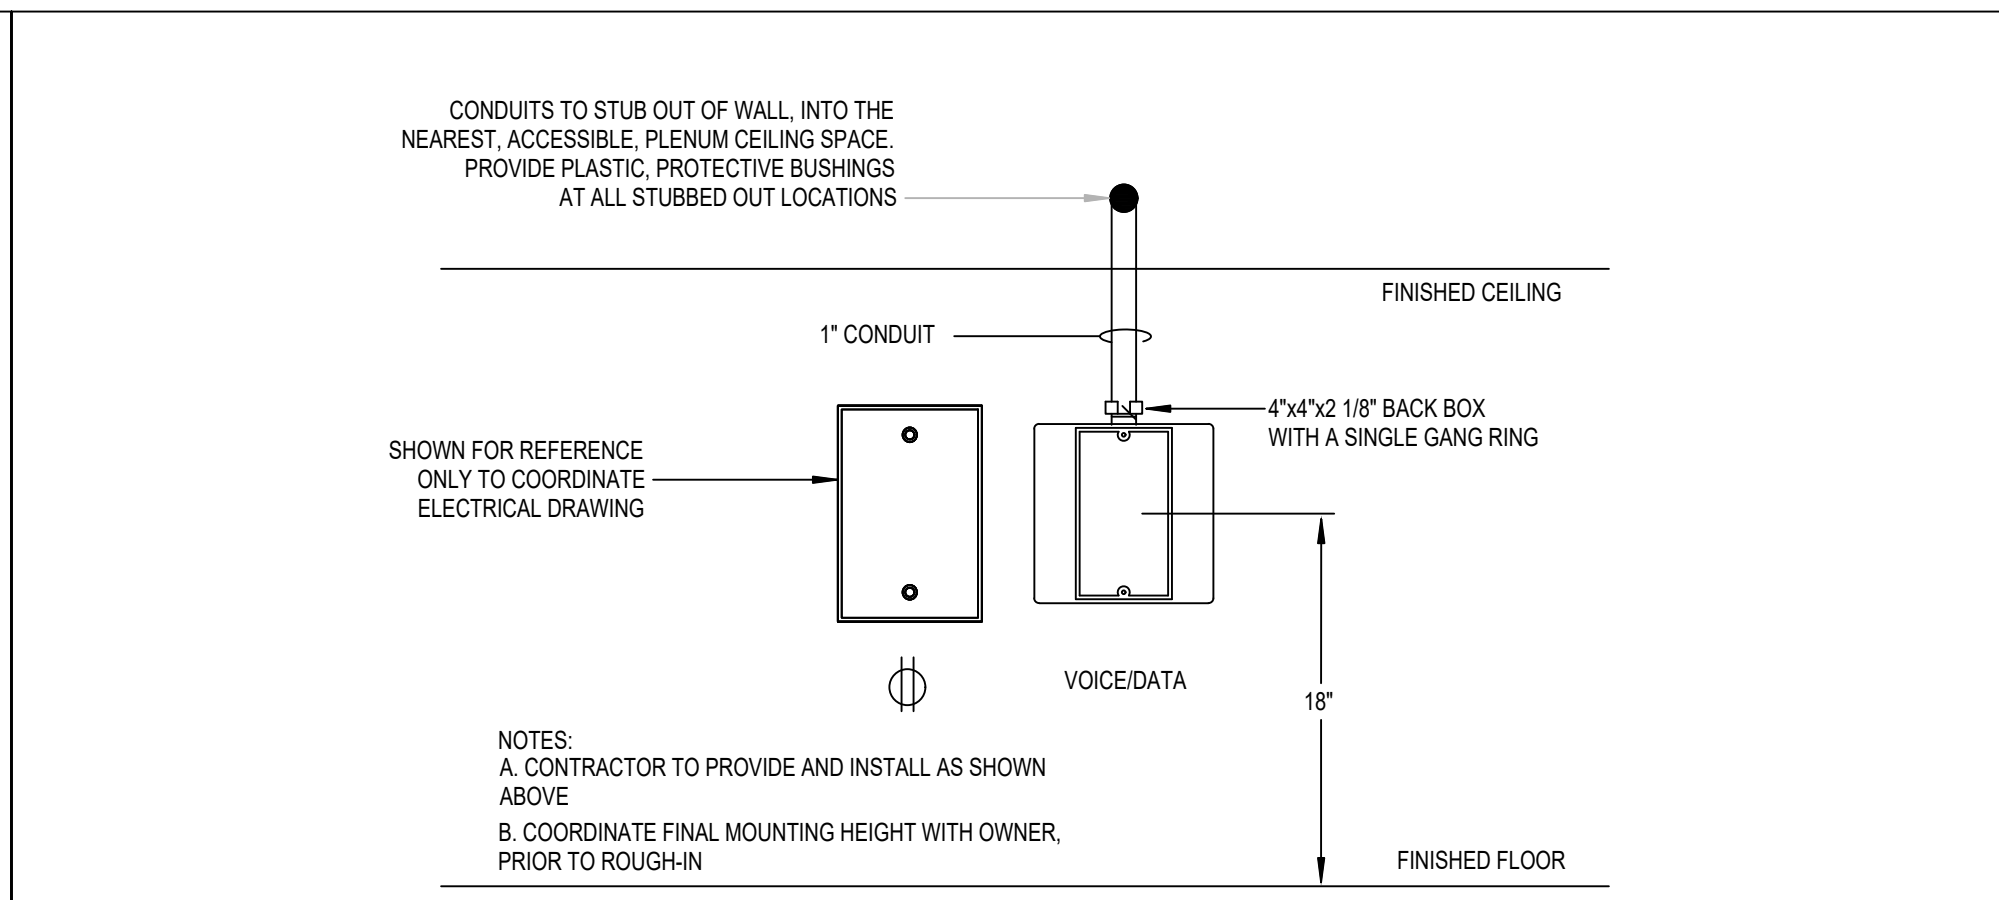

01 LOW VOLTAGE ELEVATION - IN-WALL RACEWAY NOT TO SCALE

06 DOUBLE DOOR SECURITY & ACCESS CONTROL

02 RACEWAY DETAIL - TYPICAL VOICE/DATA OUTLET NOT TO SCALE

04 SECURITY CONDUIT DOOR JAMB HEADER NOT TO SCALE

07 RACEWAY DETAIL - WALL MOUNTED WIRELESS AP NOT TO SCALE

09 RACEWAY DETAIL - WALL MOUNTED TELEPHONE NOT TO SCALE

03 RACEWAY DETAIL - WALL MOUNTED DISPLAY N

05 ABOVE CEILING STAND ALONE OUTLET N

08 FACEPLATE LABEL DETAIL N

10 CABLE LABEL DETAIL