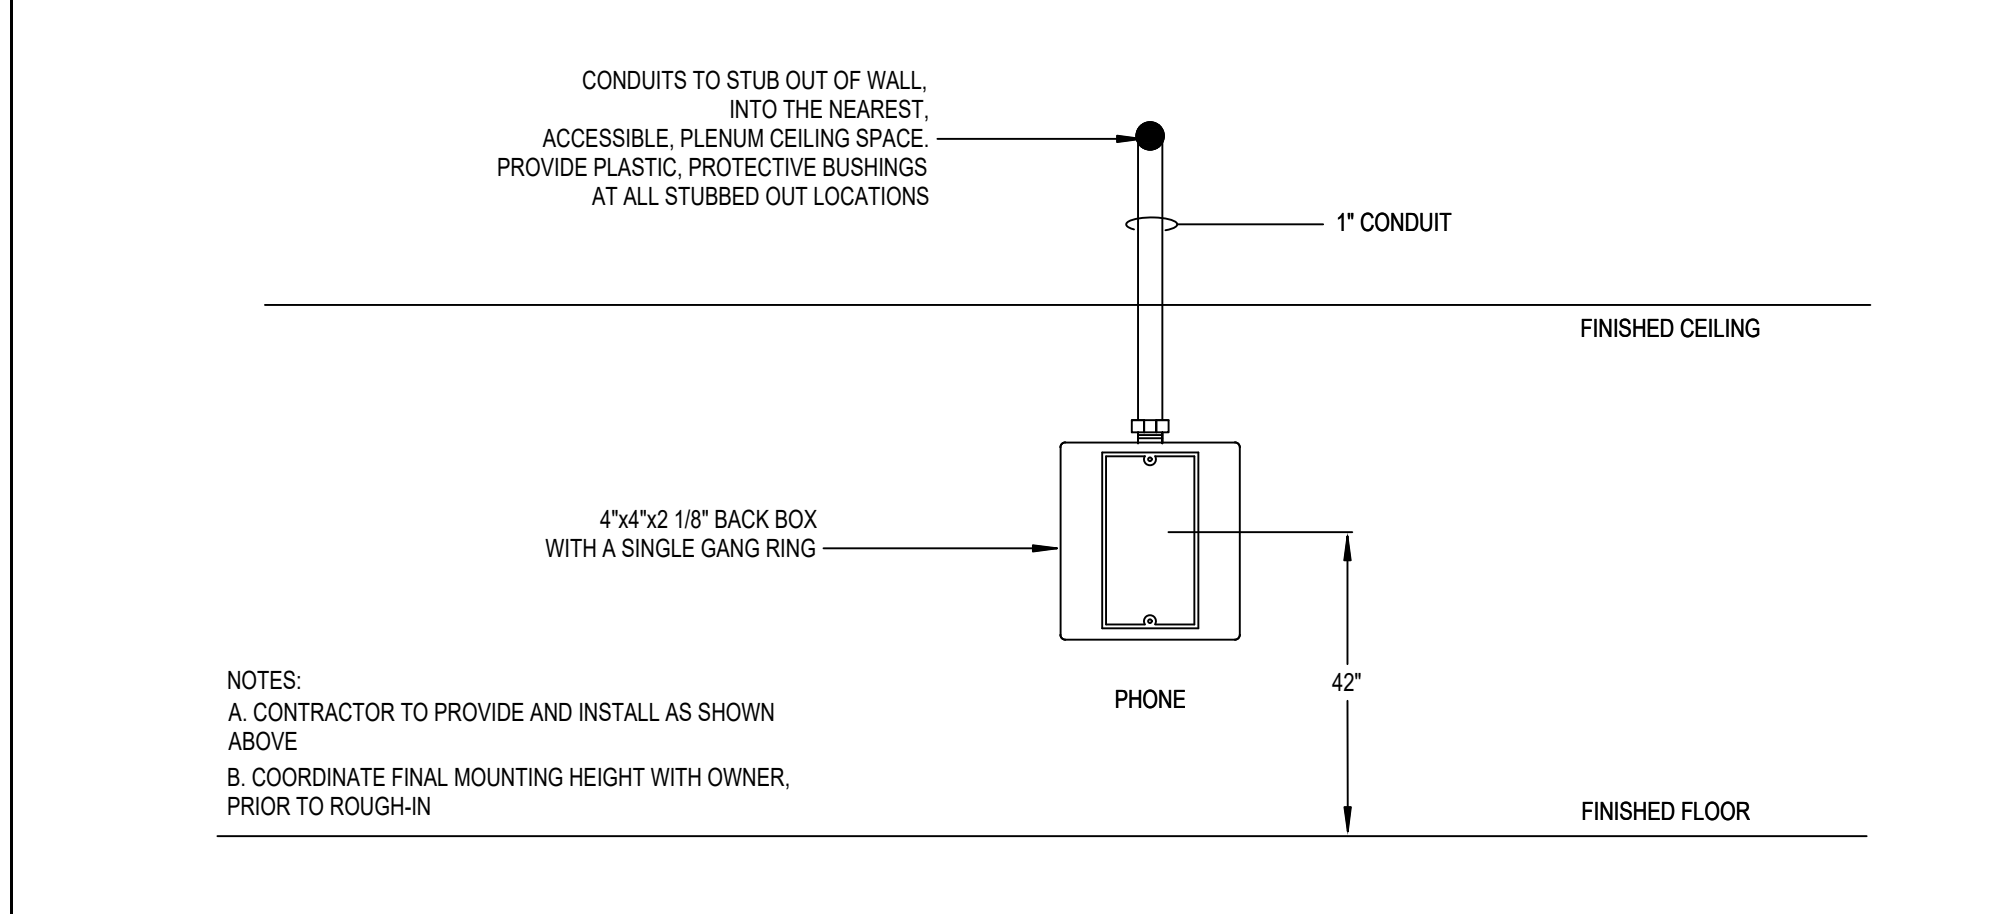

01 LOW VOLTAGE ELEVATION - IN-WALL RACEWAY NOT TO SCALE

06 DOUBLE DOOR SECURITY & ACCESS CONTROL

02 RACEWAY DETAIL - TYPICAL VOICE/DATA OUTLET NOT TO SCALE

04 SECURITY CONDUIT DOOR JAMB HEADER NOT TO SCALE

07 RACEWAY DETAIL - WALL MOUNTED WIRELESS AP NOT TO SCALE

09 RACEWAY DETAIL - WALL MOUNTED TELEPHONE NOT TO SCALE

03 RACEWAY DETAIL - WALL MOUNTED DISPLAY N

05 ABOVE CEILING STAND ALONE OUTLET N

08 FACEPLATE LABEL DETAIL N

10 CABLE LABEL DETAIL