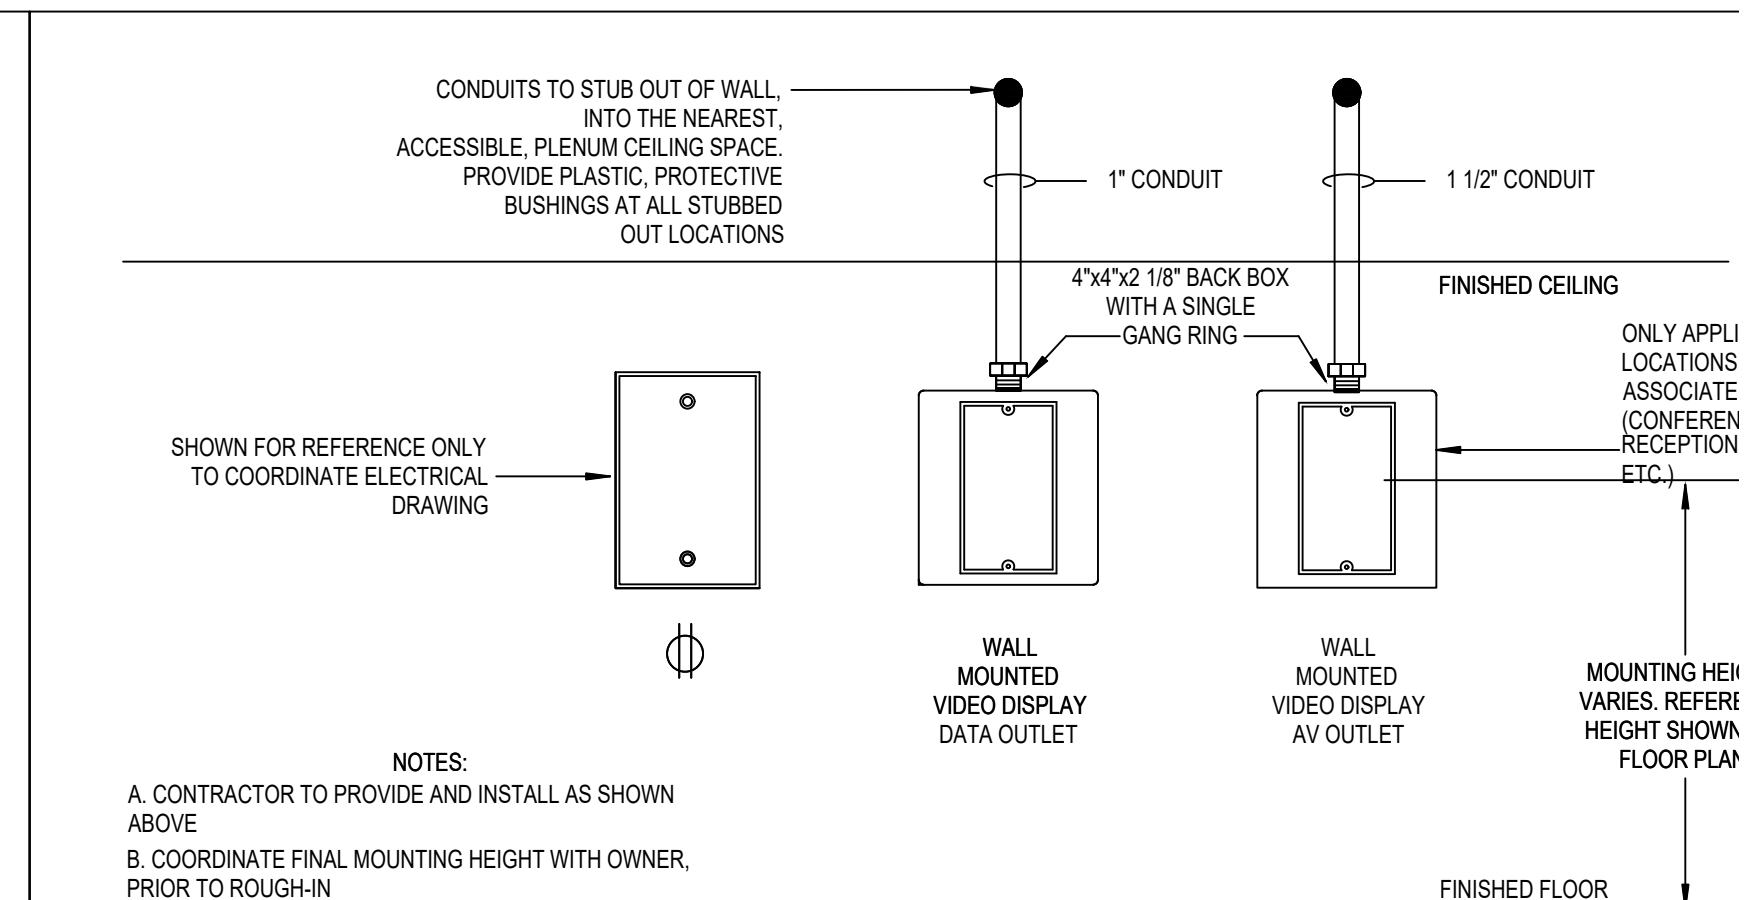

01 LOW VOLTAGE ELEVATION - IN-WALL RACEWAY NOT TO SCALE

06 DOUBLE DOOR SECURITY & ACCESS CONTROL

02 RACEWAY DETAIL - TYPICAL VOICE/DATA OUTLET NOT TO SCALE

04 SECURITY CONDUIT DOOR JAMB HEADER NOT TO SCALE

07 RACEWAY DETAIL - WALL MOUNTED WIRELESS AP NOT TO SCALE

09 RACEWAY DETAIL - WALL MOUNTED TELEPHONE NOT TO SCALE

03 RACEWAY DETAIL - WALL MOUNTED DISPLAY N

05 ABOVE CEILING STAND ALONE OUTLET N

08 FACEPLATE LABEL DETAIL N

10 CABLE LABEL DETAIL