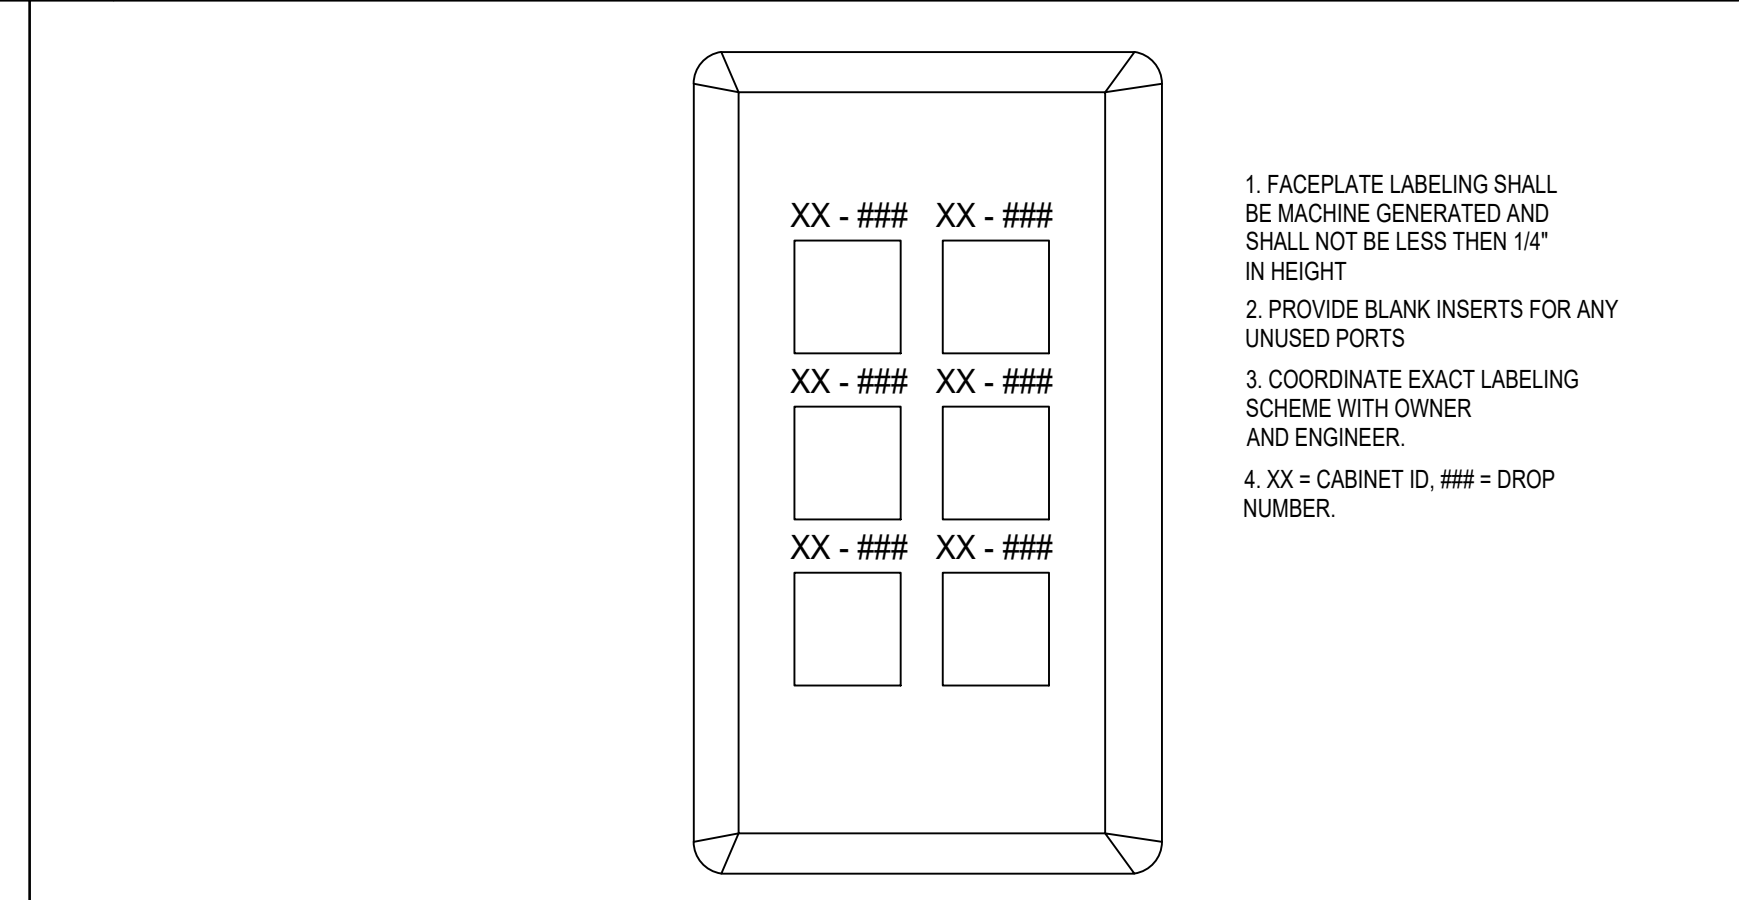

07 RACEWAY DETAIL - WALL MOUNTED WIRELESS AP NOT TO SCALE

09 RACEWAY DETAIL - WALL MOUNTED TELEPHONE NOT TO SCALE

03 RACEWAY DETAIL - WALL MOUNTED DISPLAY N

05 ABOVE CEILING STAND ALONE OUTLET N

08 FACEPLATE LABEL DETAIL N

10 CABLE LABEL DETAIL