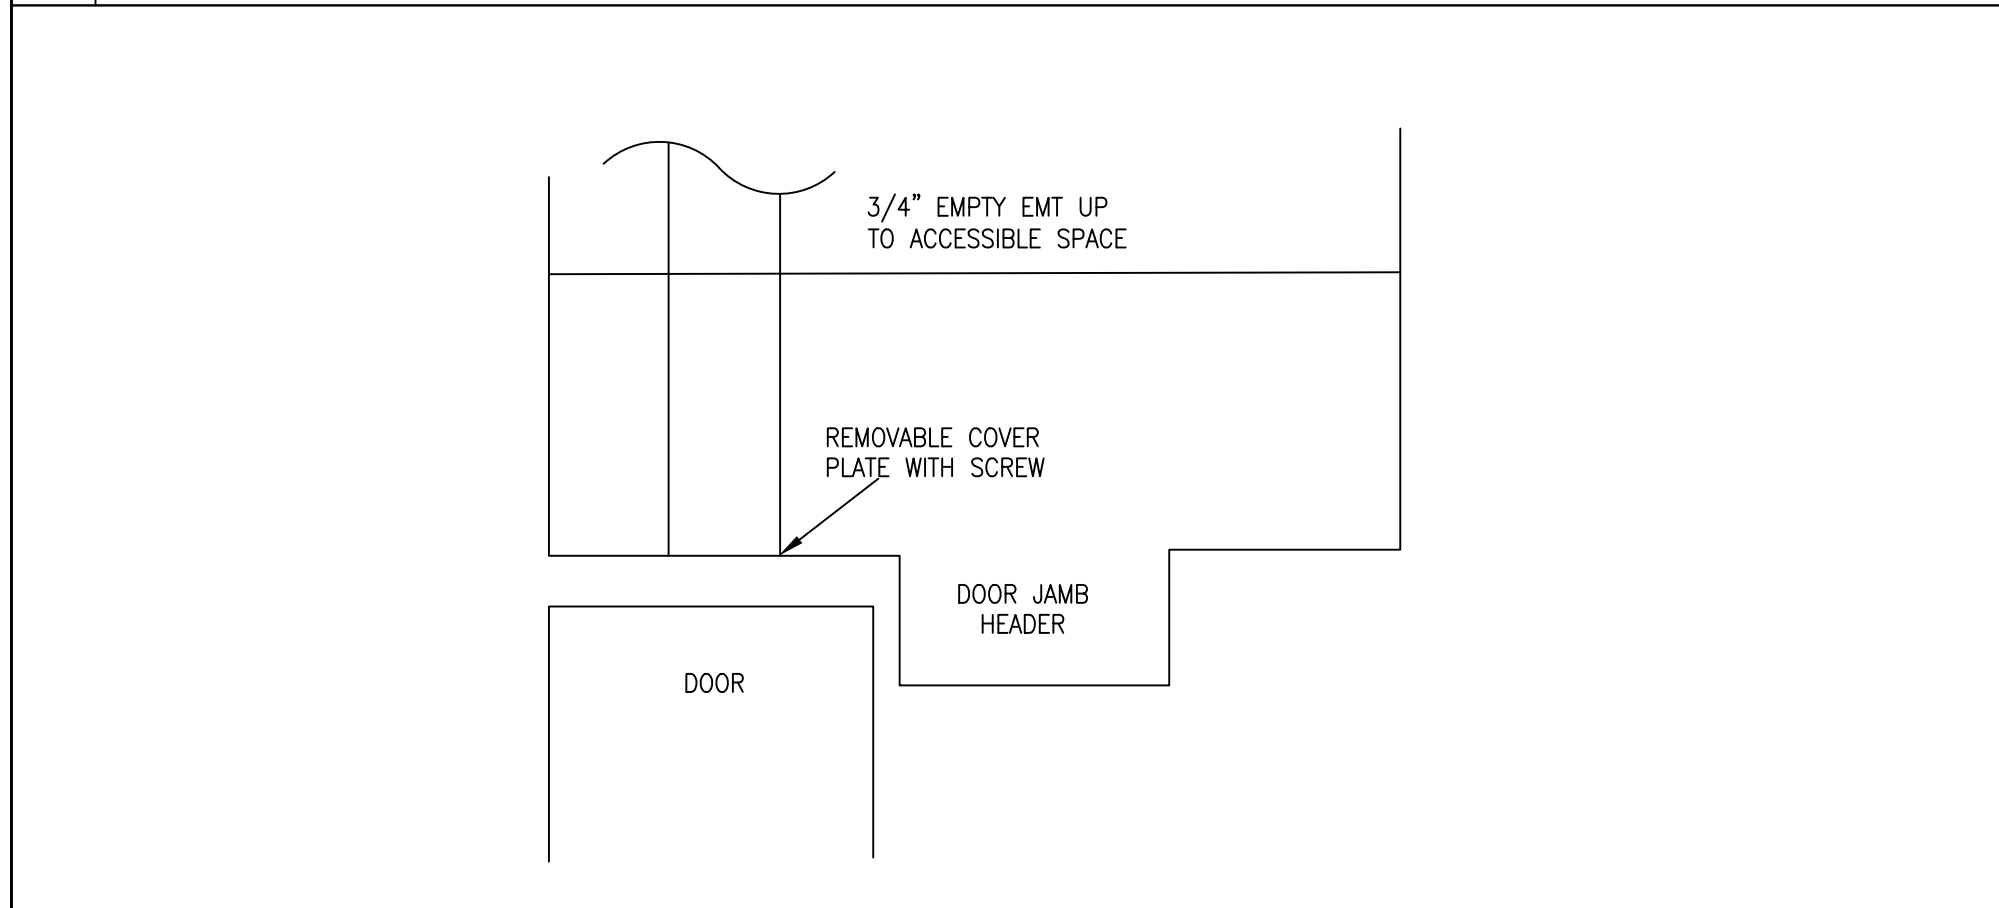

01 LOW VOLTAGE ELEVATION - IN-WALL RACEWAY NOT TO SCALE

06 DOUBLE DOOR SECURITY & ACCESS CONTROL

02 RACEWAY DETAIL - TYPICAL VOICE/DATA OUTLET NOT TO SCALE

04 SECURITY CONDUIT DOOR JAMB HEADER NOT TO SCALE

07 RACEWAY DETAIL - WALL MOUNTED WIRELESS AP NOT TO SCALE

09 RACEWAY DETAIL - WALL MOUNTED TELEPHONE NOT TO SCALE

03 RACEWAY DETAIL - WALL MOUNTED DISPLAY N

05 ABOVE CEILING STAND ALONE OUTLET N

08 FACEPLATE LABEL DETAIL N

10 CABLE LABEL DETAIL