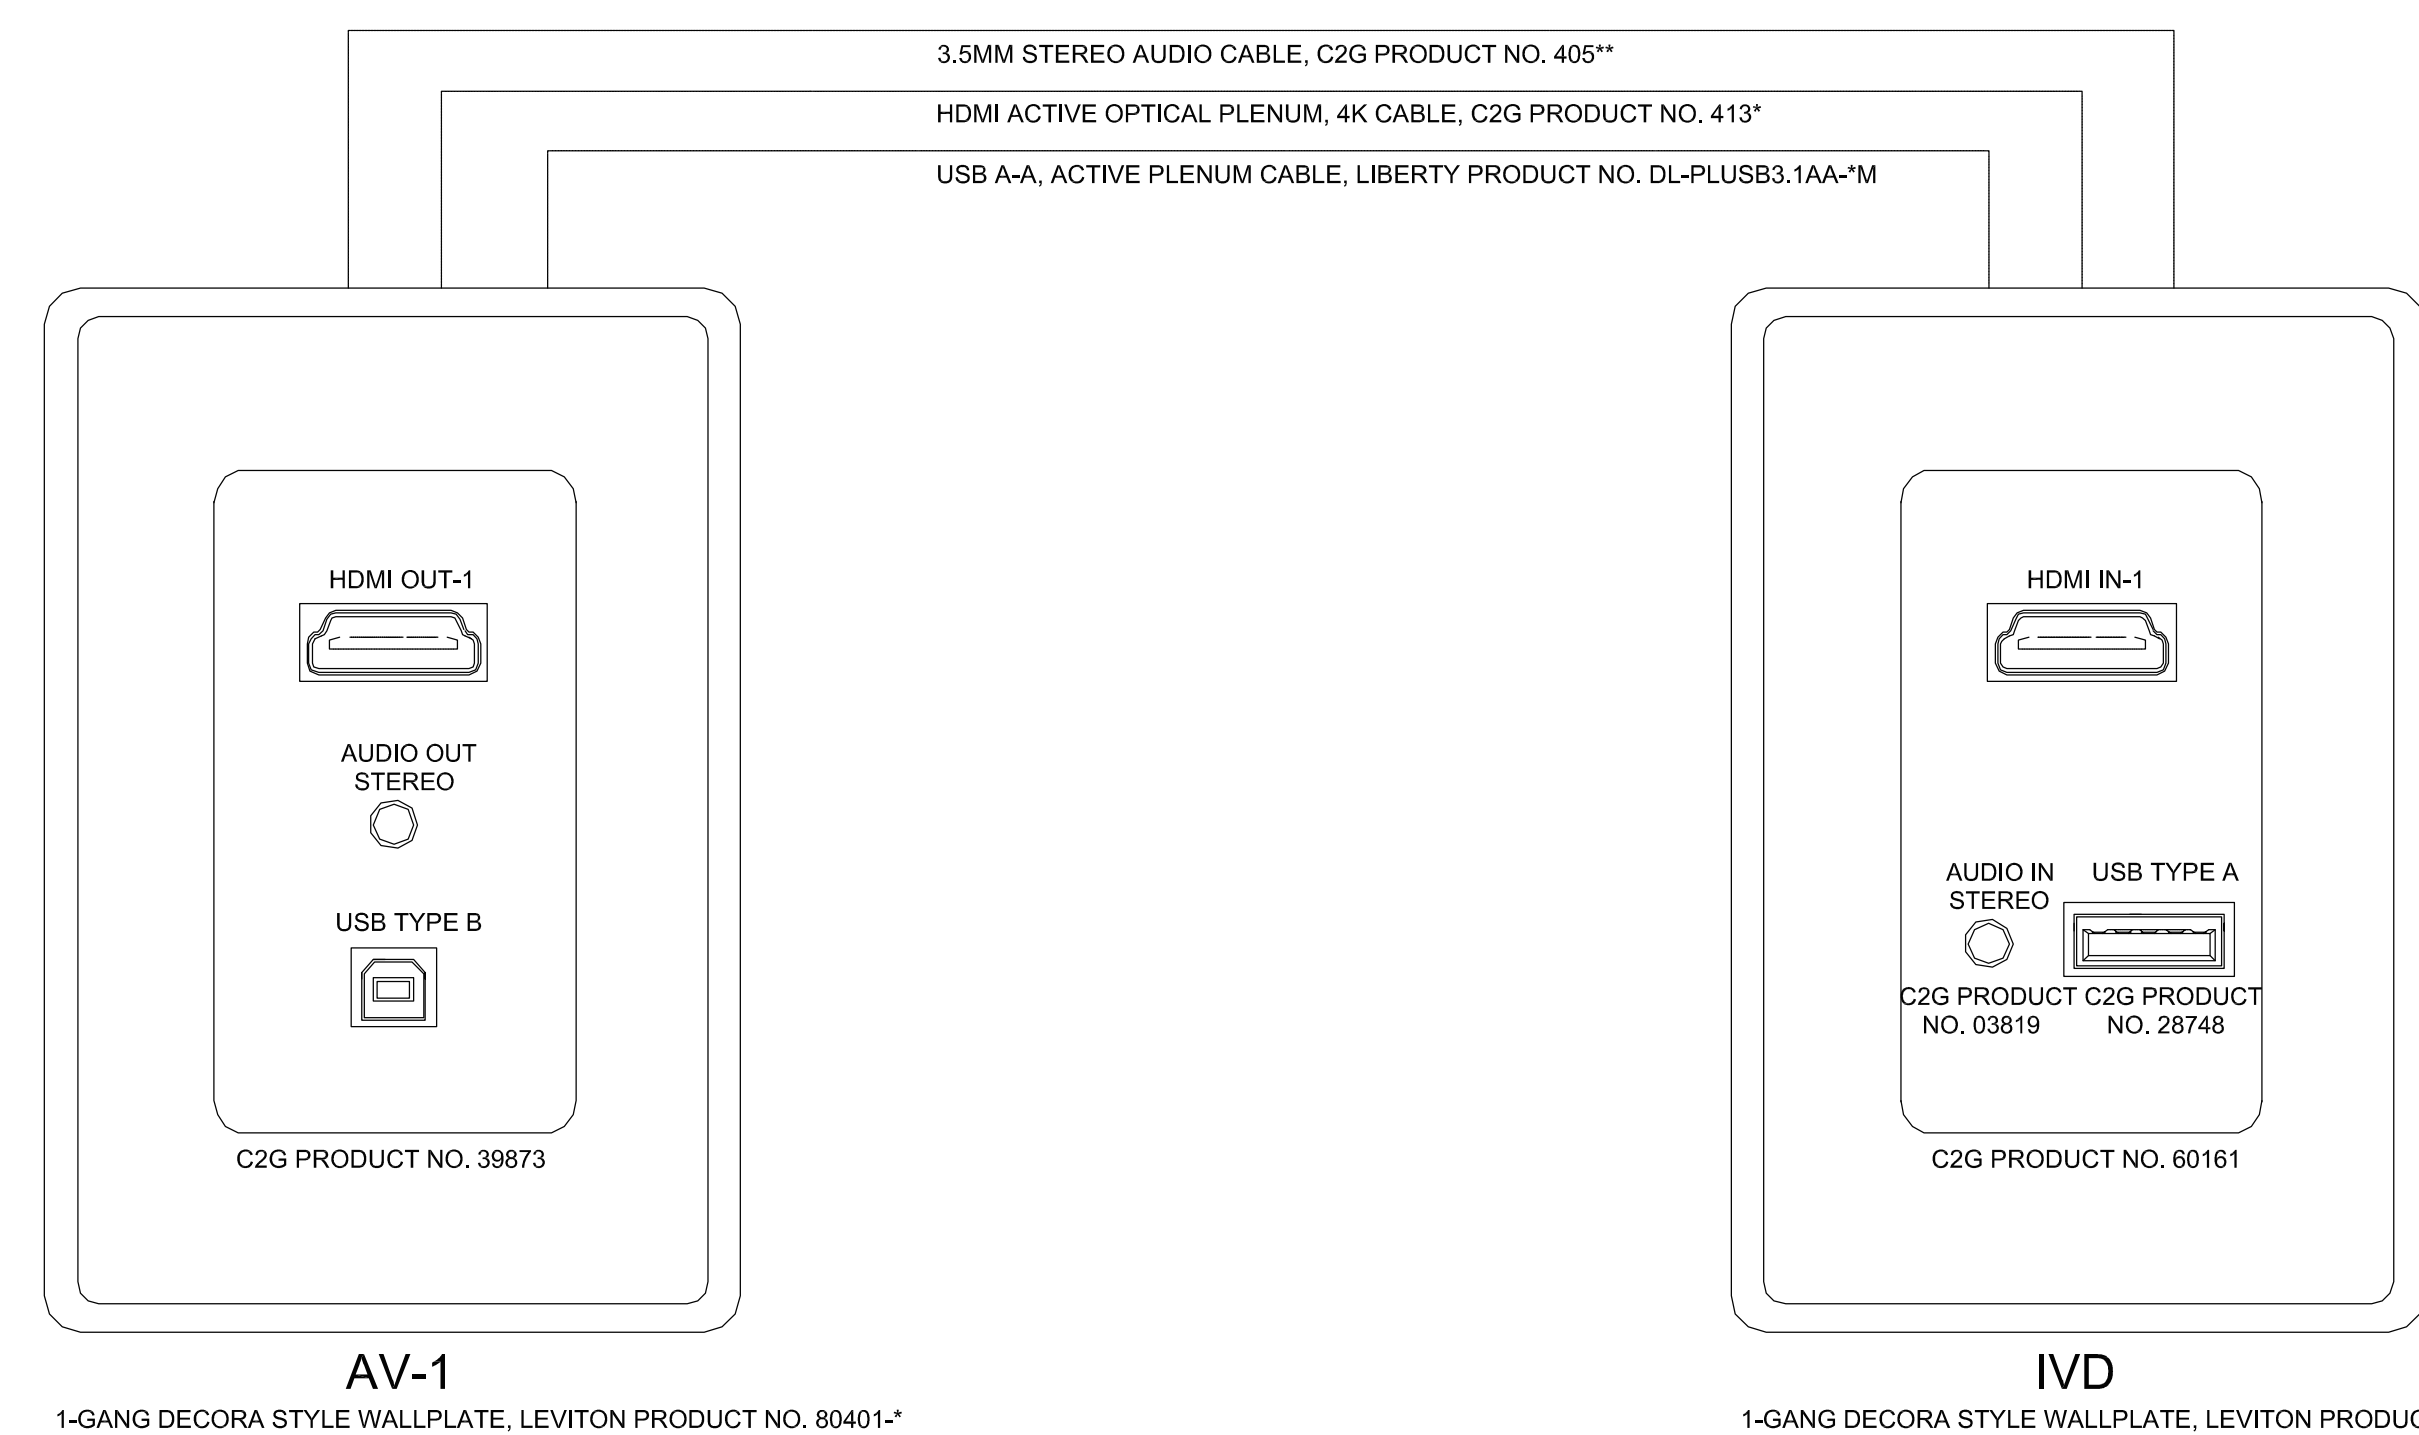

01 TECHNOLOGY WALL PRESENTATION

NOT TO SCALE

drawn by MA

checked by NY

SEPTEMBER 2021
date

revisions

MOORE PUBLIC SCHOOLS
BOARD OF EDUCATION
MOORE, OKLAHOMA

CLASSROOM ADDITION
HIGHLAND EAST
JUNIOR HIGH SCHOOL

sheet no:

T302

02 TYPICAL 'IVD' 'AV-1' OUTLET DETAIL

NOT TO SCALE