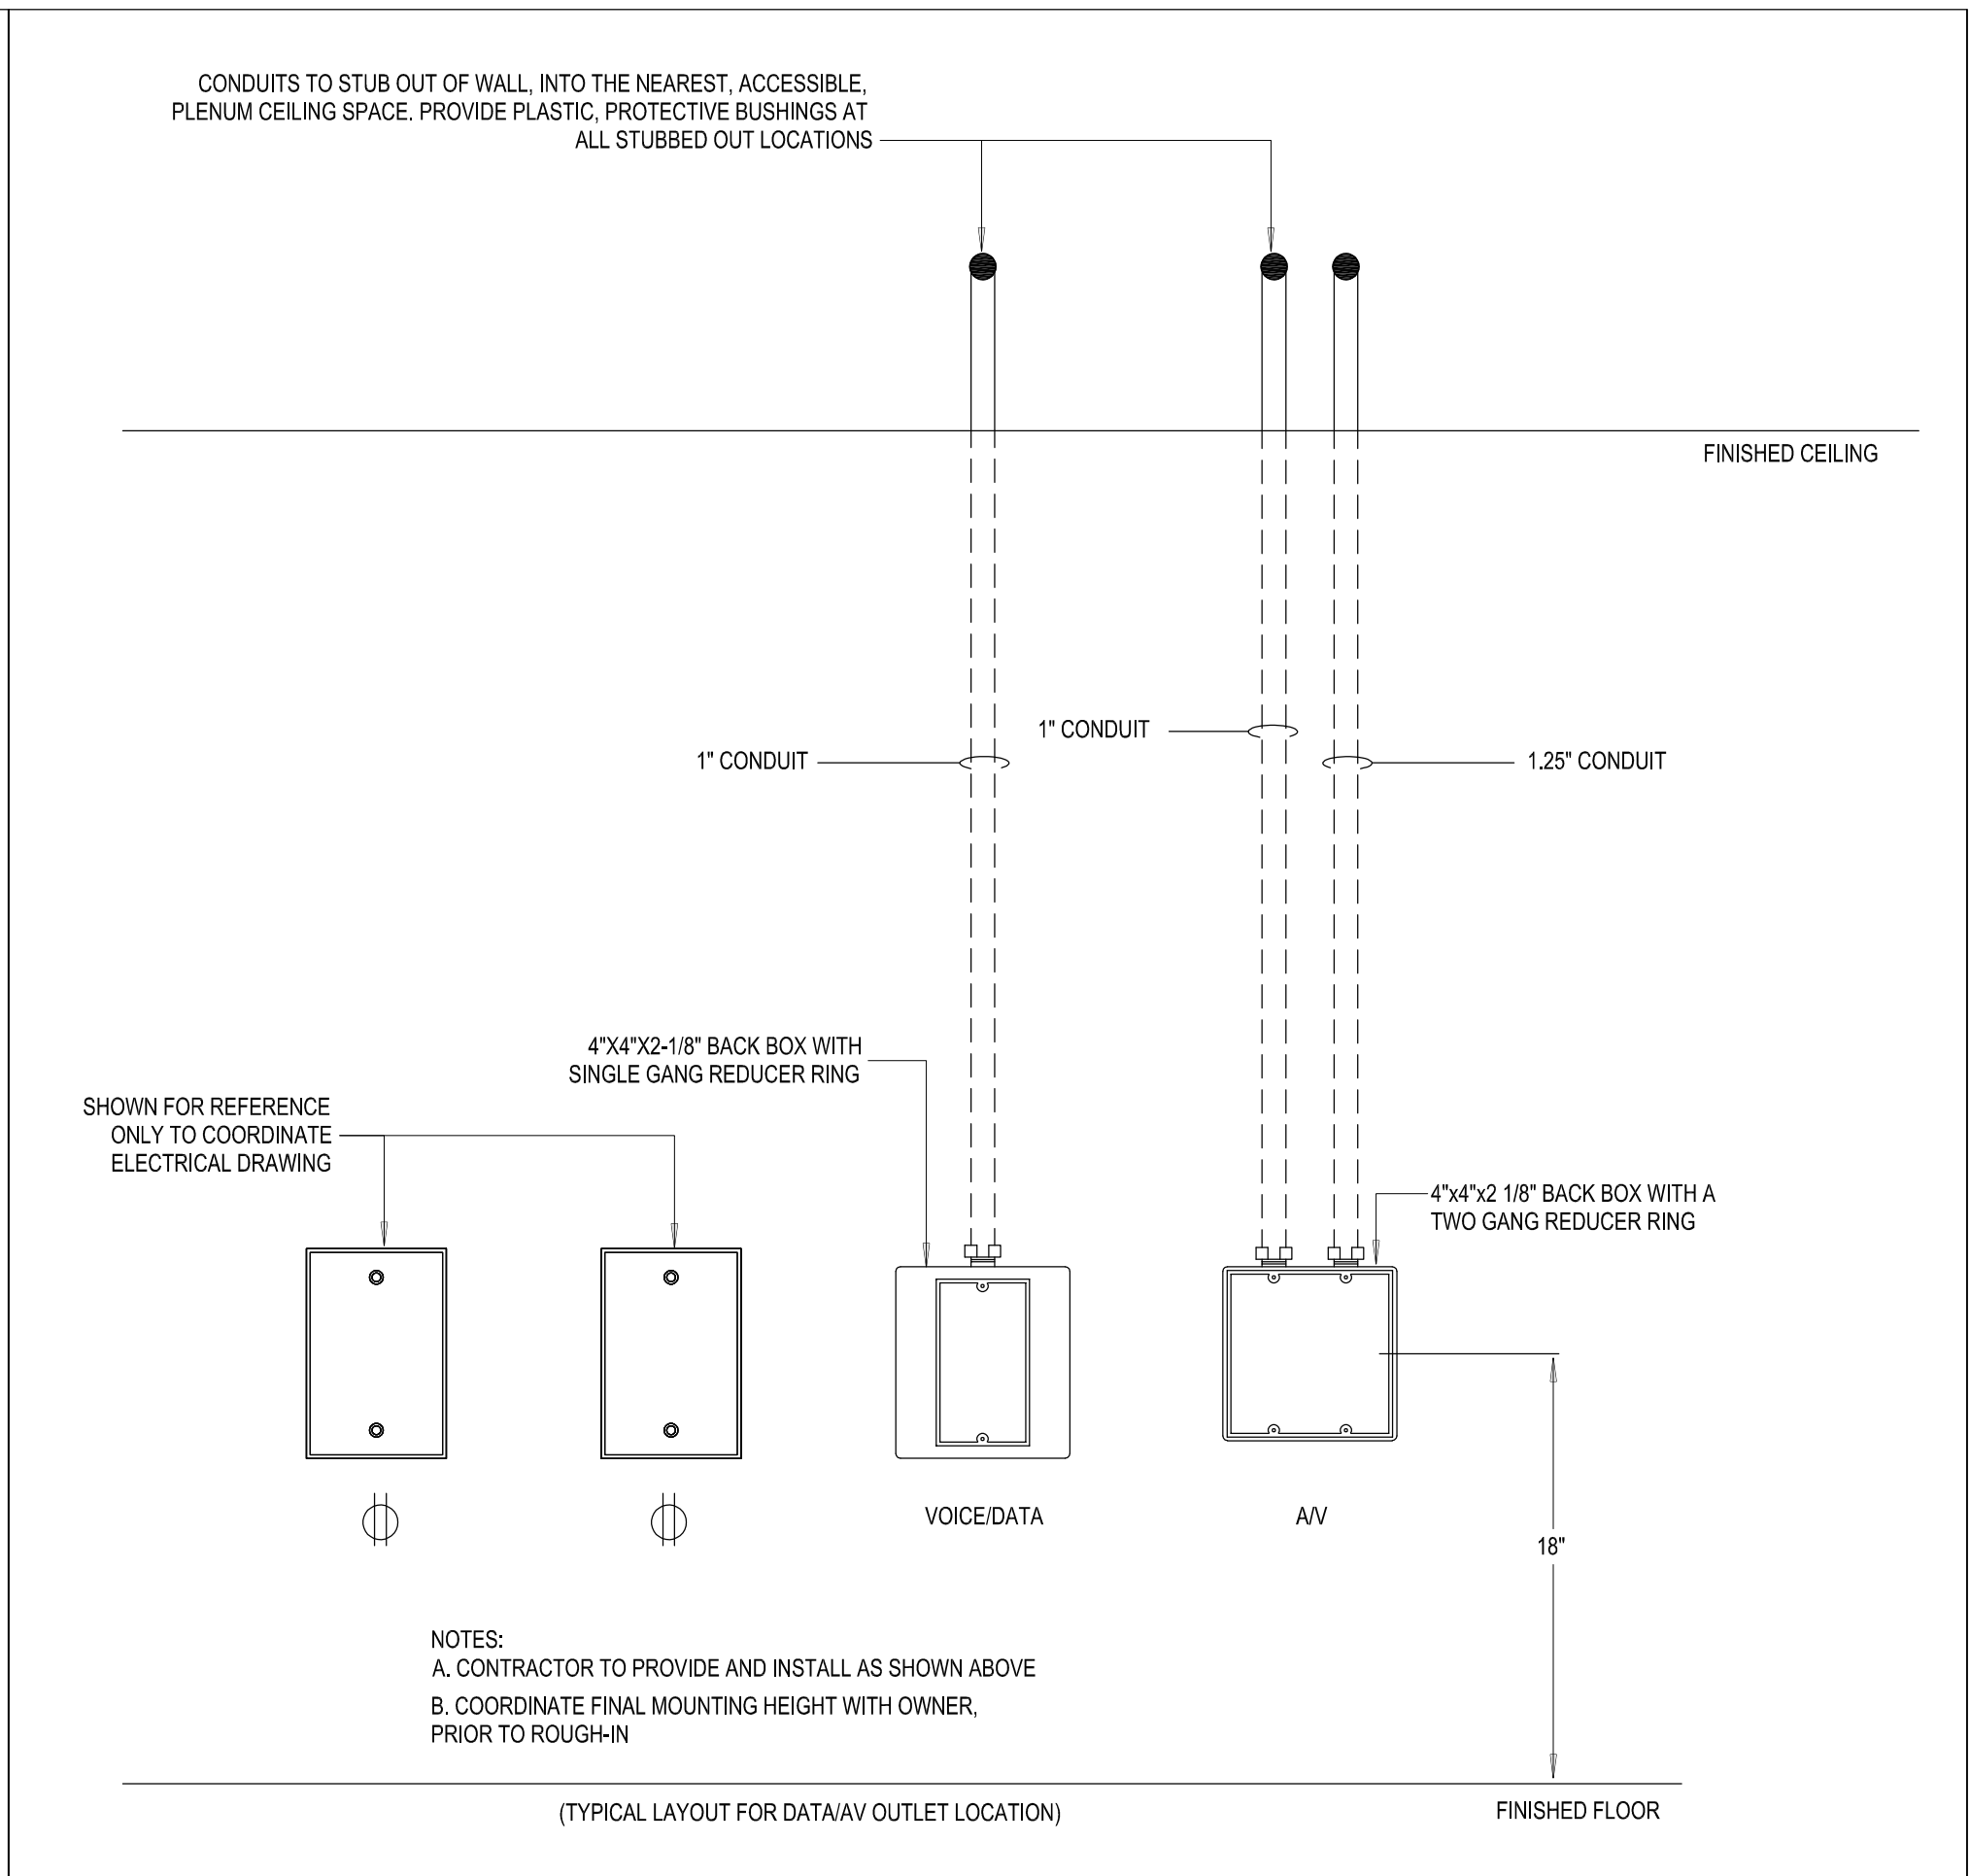

01 LOW VOLTAGE ELEVATION - IN-WALL RACEWAY NOT TO SCALE

02 RACEWAY DETAIL - TYPICAL INSTRUCTORS OUTLET NOT TO SCALE

03 RACEWAY DETAIL - WALL MOUNTED DISPLAY NOT TO SCALE

04 RACEWAY DETAIL - TYPICAL VOICE/DATA OUTLET NOT TO SCALE

05 FACEPLATE LABEL DETAIL NOT TO SCALE

06 CABLE LABEL DETAIL NOT TO SCALE

drawn by MA  
checked by NY  
SEPTEMBER 2021  
date  
revisions

MOORE PUBLIC SCHOOLS  
BOARD OF EDUCATION  
MOORE, OKLAHOMA

CLASSROOM ADDITION  
HIGHLAND EAST  
JUNIOR HIGH SCHOOL

sheet no:  
**T301**