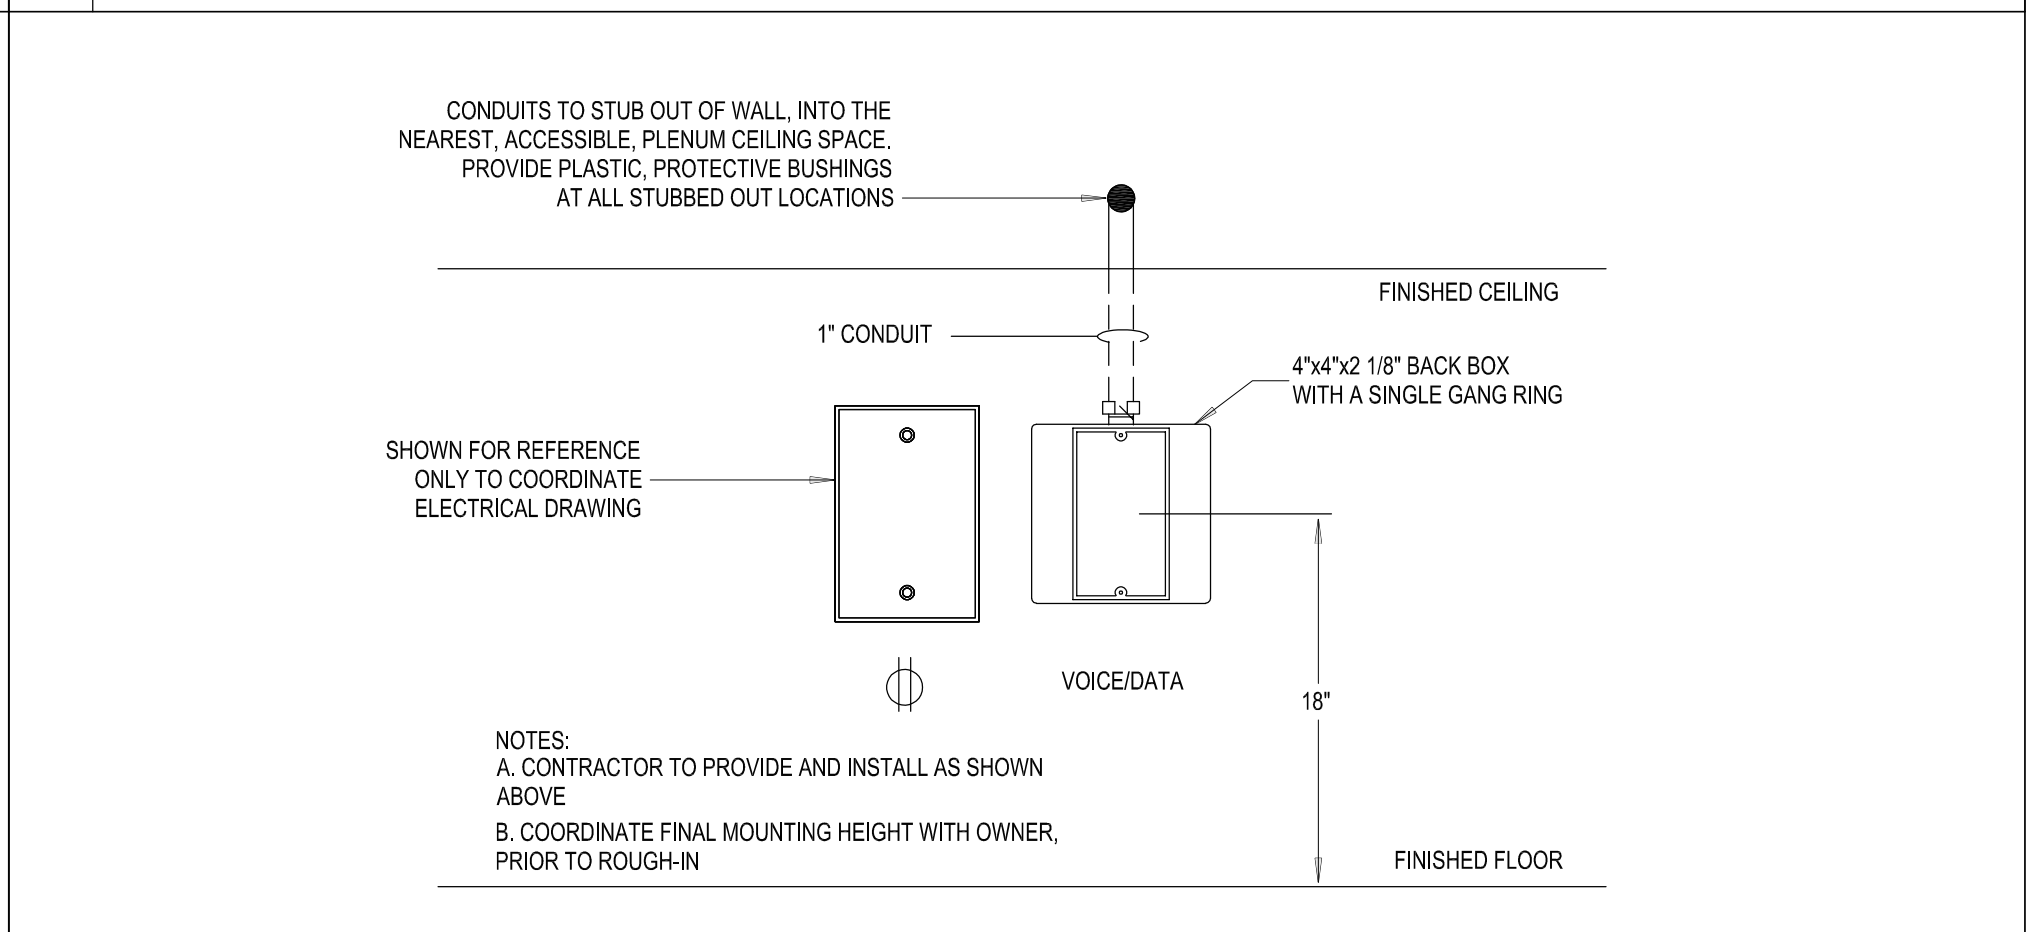

01 LOW VOLTAGE ELEVATION - IN-WALL RACEWAY NOT TO SCALE

02 RACEWAY DETAIL - TYPICAL INSTRUCTORS OUTLET NOT TO SCALE

03 RACEWAY DETAIL - WALL MOUNTED DISPLAY NOT TO SCALE

04 RACEWAY DETAIL - TYPICAL VOICE/DATA OUTLET NOT TO SCALE

05 FACEPLATE LABEL DETAIL NOT TO SCALE

06 CABLE LABEL DETAIL NOT TO SCALE

drawn by MA  
checked by NY  
SEPTEMBER 2021  
date  
revisions

MOORE PUBLIC SCHOOLS  
BOARD OF EDUCATION  
MOORE, OKLAHOMA

CLASSROOM ADDITION  
HIGHLAND EAST  
JUNIOR HIGH SCHOOL

sheet no:  
**T301**